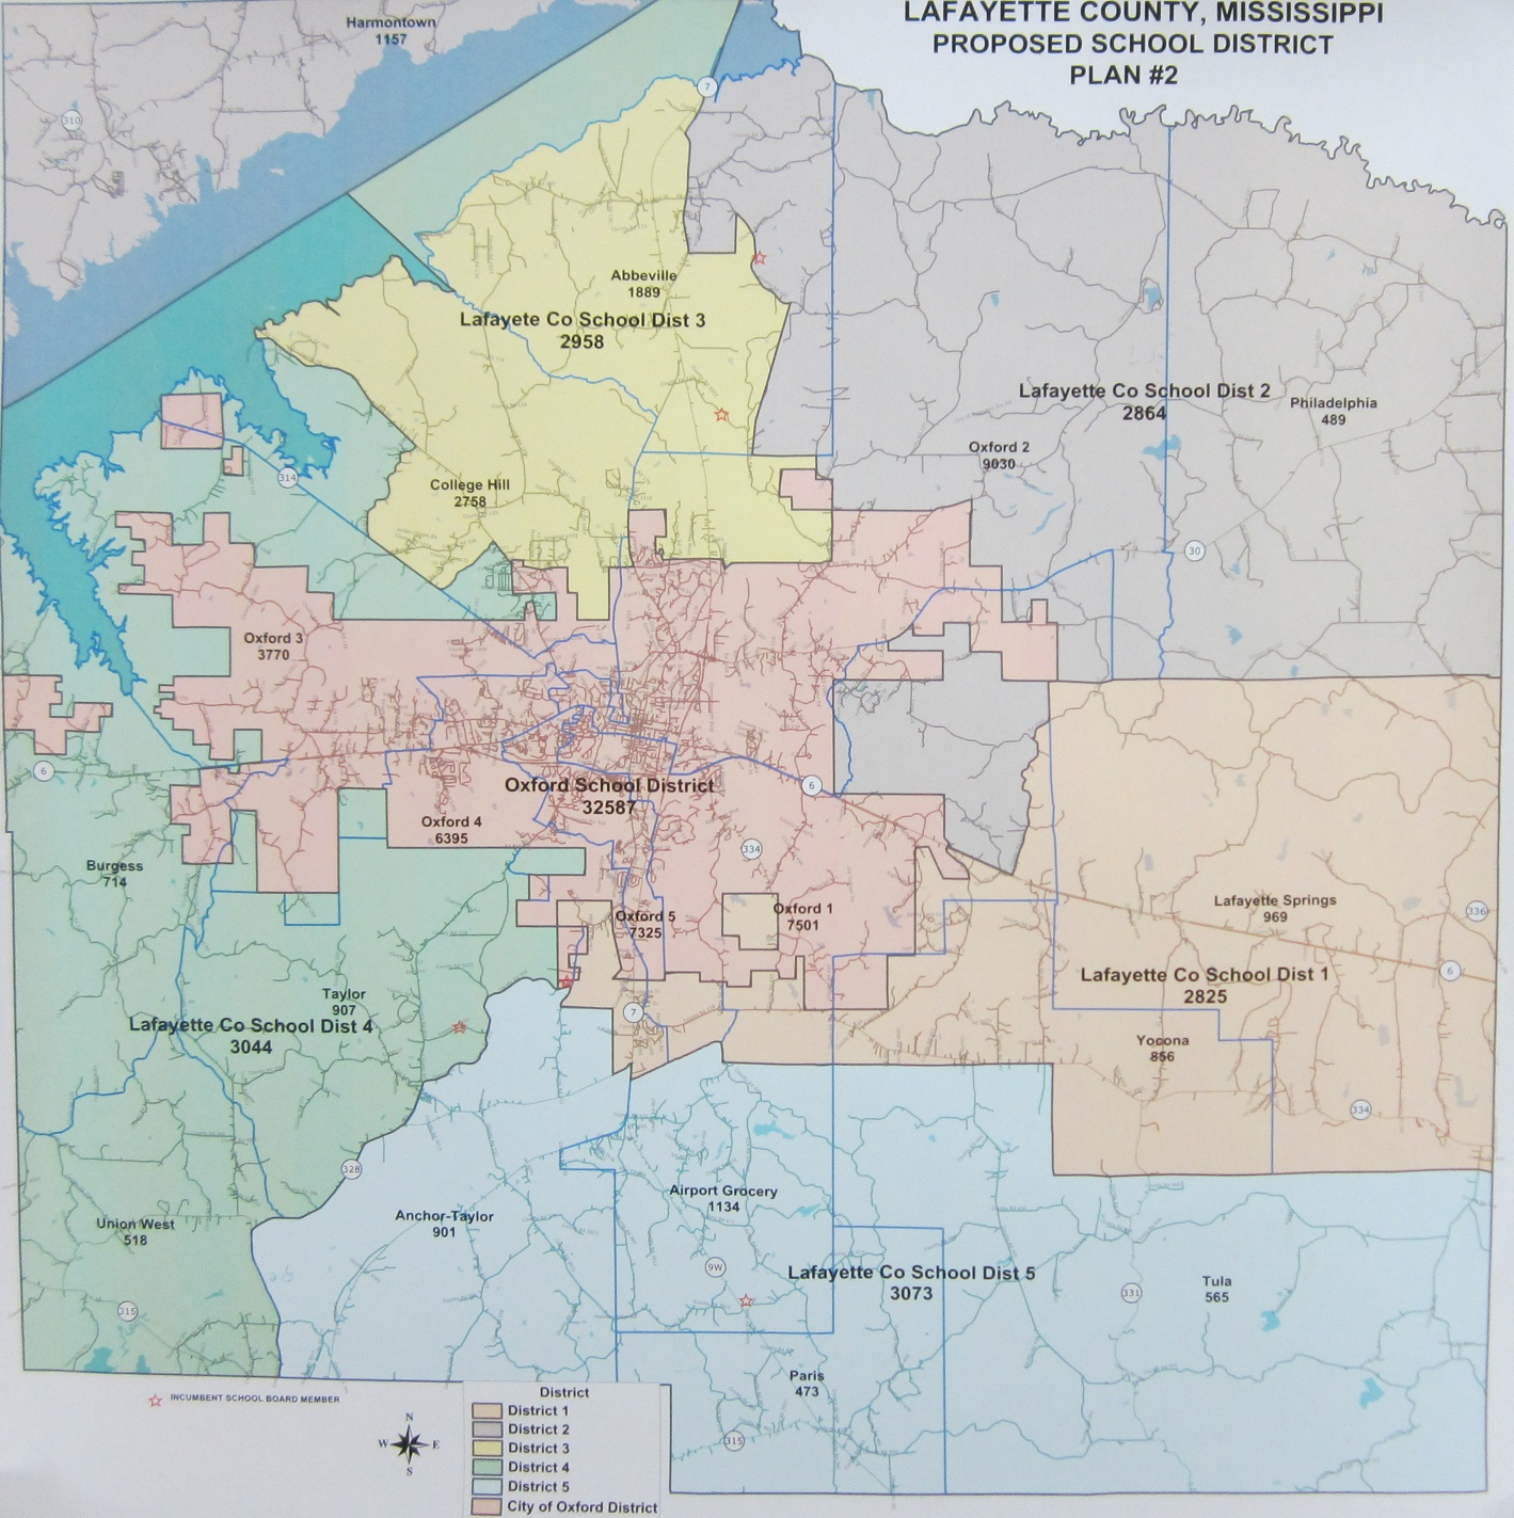

LAFAYETTE COUNTY, MISSISSIPPI PROPOSED SCHOOL DISTRICT PLAN #2

Abbeville
1889
Lafayette Co School Dist 3
2958

Lafayette Co School Dist 2
2864

College Hill
2758

Oxford 2
9030

Philadelphia
489

Oxford 3
3770

Oxford School District
32587

Oxford 4
6395

Burgess
714

Lafayette Co School Dist 4
3044

Taylor
907

Lafayette Springs
969

Lafayette Co School Dist 1
2825

Oxford 5
7325

Oxford 1
7501

Yooona
896

Union West
518

Anchor-Taylor
901

Airport Grocery
1134

Lafayette Co School Dist 5
3073

Tula
565

Paris
473

★ INCUMBENT SCHOOL BOARD MEMBER

- District**
- District 1
 - District 2
 - District 3
 - District 4
 - District 5
 - City of Oxford District